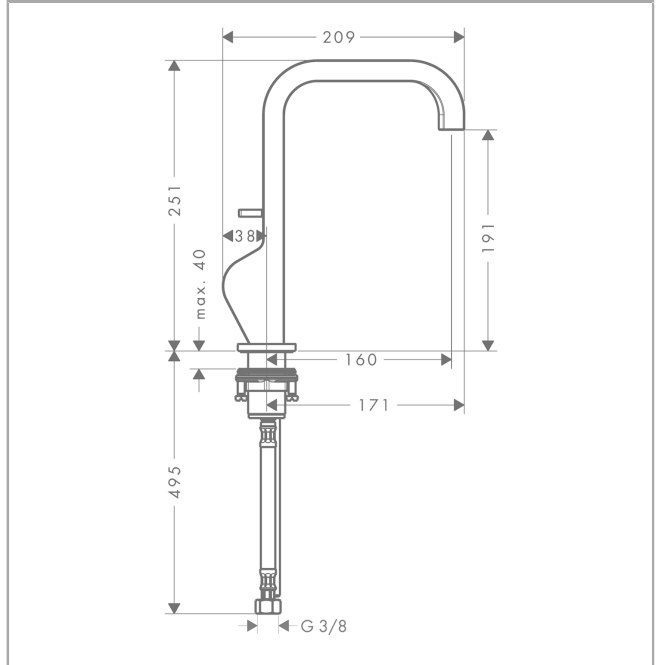

AXOR Citterio
Single lever basin mixer 190 with pin handle and pop-up waste set
 Surfaces: **Chrome** Article Number: **39034000**

Description

product features

- consists of: single lever basin mixer, waste set
- ComfortZone 190
- projection 160 mm
- normal spray
- flow rate at 3 bar: 5 l/min
- joystick ceramic cartridge
- suitable for continuous flow water heaters
- pop-up waste set G 1¼
- connection dimension: DN15
- handle position on the side: bottom-side at the base body (not suitable for wash bowls)

Technology

Product image

Scale drawing

Flowchart